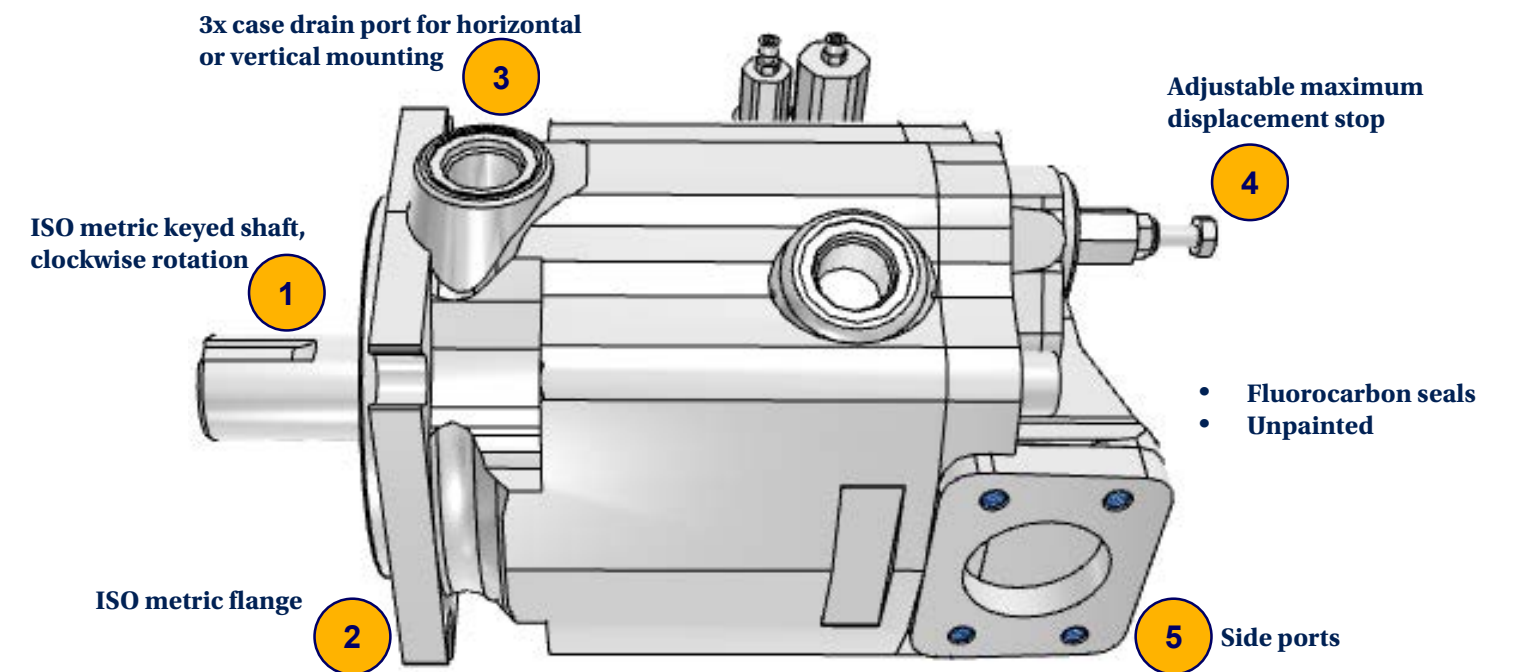

Get What You Want When You Need It.

Available configurations:

Pick Your Pump

Pump Size [cc/rev]	Shaft Rotation	ISO Flange	ISO Keyed Shaft	Compensator	Model Ordering Code
18	Clockwise	Ø 80 mm	Ø 20 mm	Pressure	PD018PB04SRS5BC00R1200000
				Remote Pressure	PD018PB04SRS5BAM0R1200000
				Load Sensing & Pressure	PD018PB04SRS5BL00R1200000
28	Clockwise	Ø 100 mm	Ø 25 mm	Pressure	PD028PB04SRS5BC00R1200000
				Remote Pressure	PD028PB04SRS5BAM0R1200000
				Load Sensing & Pressure	PD028PB04SRS5BL00R1200000
45	Clockwise	Ø 100 mm	Ø 25 mm	Pressure	PD045PB04SRS5BC00R1000000
				Remote Pressure	PD045PB04SRS5BAM0R1000000
				Load Sensing & Pressure	PD045PB04SRS5BL00R1000000
60	Clockwise	Ø 125 mm	Ø 32 mm	Pressure	PD060PB04SRS5BC00S1000000
				Remote Pressure	PD060PB04SRS5BAM0S1000000
				Load Sensing & Pressure	PD060PB04SRS5BL00S1000000
75	Clockwise	Ø 125 mm	Ø 32 mm	Pressure	PD075PB04SRS5BC00S1000000
				Remote Pressure	PD075PB04SRS5BAM0S1000000
				Load Sensing & Pressure	PD075PB04SRS5BL00S1000000
100	Clockwise	Ø 125 mm	Ø 40 mm	Pressure	PD100PB04SRS5BC00S1000000
				Remote Pressure	PD100PB04SRS5BAM0S1000000
				Load Sensing & Pressure	PD100PB04SRS5BL00S1000000
140	Clockwise	Ø 180 mm	Ø 50 mm	Pressure	PD140PB04SRS5BC00S1000000
				Remote Pressure	PD140PB04SRS5BAM0S1000000
				Load Sensing & Pressure	PD140PB04SRS5BL00S1000000

15-Day PD Series Pump Models (3-Days on request)