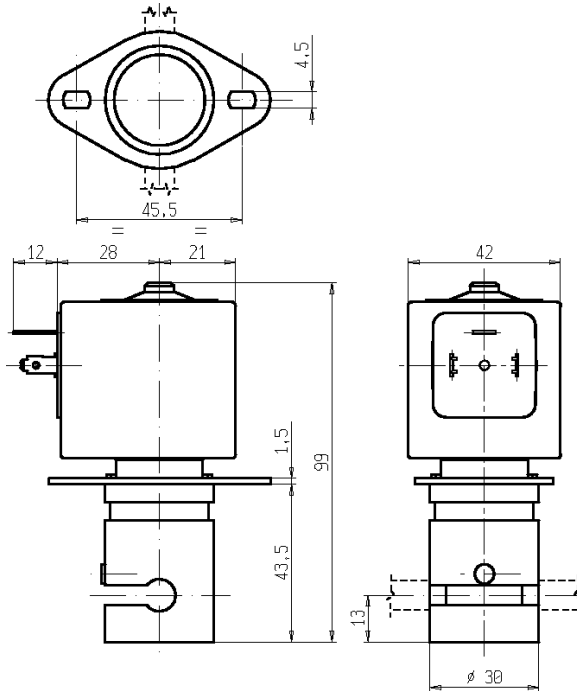

**2/2 - PINCH-SOLENOID VALVE - Normally open (N.O.)**  
**Series S206 - Coil Z110A**

ISO 9001

**FEATURES** - Suitable to shut off media without producing neither turbulent flows nor dead spaces. High flow rate under the same conditions of internal diameter of different solenoid valves. The tubing is the only material in contact with the fluid; the system allows a bi-directional through flow. The valves are suitable for soft silicone tubings or others, similar as to elasticity and hardness (50 shore A). The tubings are not included in our supply.

**MOUNTING** - In any position, vertical with coil upwards preferred.

**VALVE** - Anodized aluminium body and pinching device in POM (acetal copolymer, graphite reinforced). Both internal parts and actuator in stainless steel.

TUBINGS		Pinching strength (kg)	Series and type		Power Absorption (W)	Notes	Weight (kg)
I.D. (mm)	O.D. (mm)		Valve	Coil			
4,8	7,9	2,300	S206 03	Z110A	13	-	0,420
6,4	9,5	2,400	S206 04				

**NOTES** - Other voltages on request.

- For the use of a soft tubing with outside diameter smaller than 6mm it is necessary to install the tubing guide sleeve (drawing K29501).

NB – THE VALIDITY OF REPORTED DATA IS REFERRED TO THE DATE OF ISSUE. POSSIBLE UPDATING ARE AVAILABLE ON REQUEST