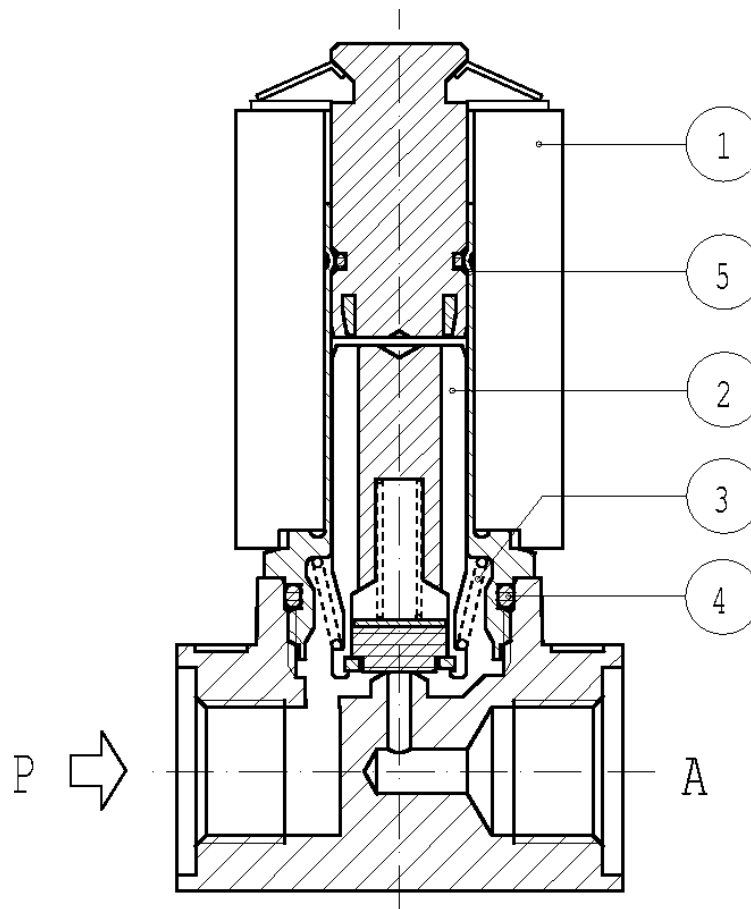

SPARE PARTS

Series L178D4

Kit Description	Kit P.N.	Consisting of:
Core kit	G2878605	Core pos. 2 OR guide assembly pos. 4
Core spring kit	G2884401	N. 10 Core return springs pos. 3
Guide pipe assembly	2885605	Guide pipe assembly pos. 5
Coil Z830A Coil Z835Y		Coil pos. 1 Coil pos. 1